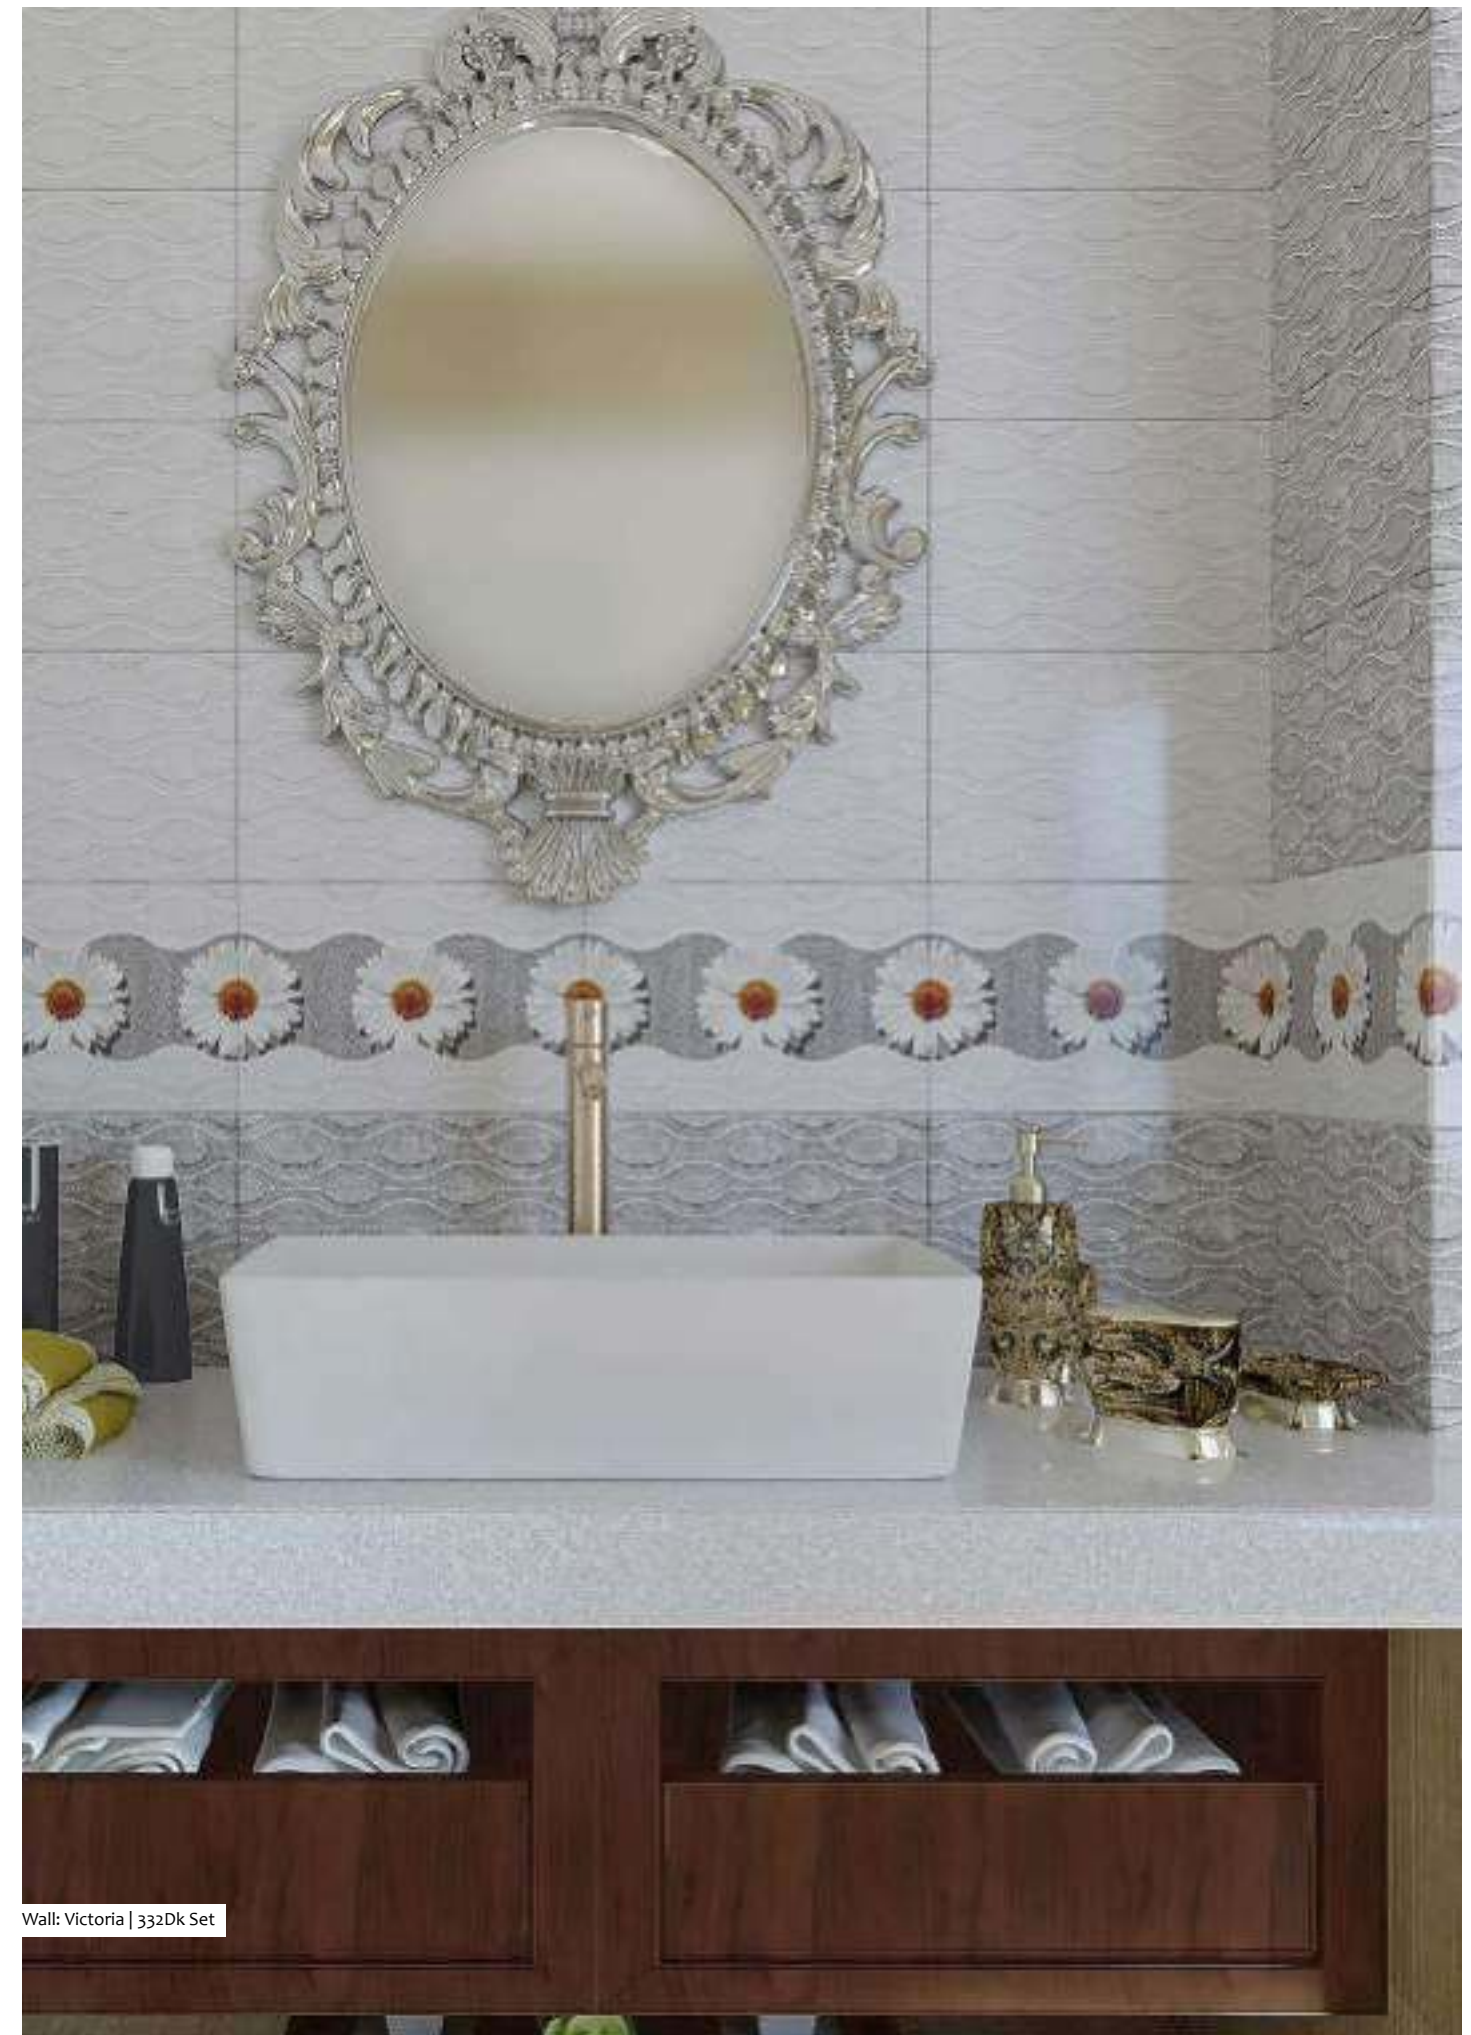

Victoria

Sizes

20x30 cm
7.87"x11.81"

Wall: Victoria | 343 Be Set

Victoria

Sizes

20x30 cm
7.87"x11.81"

Wall: Victoria | 332Dk Set