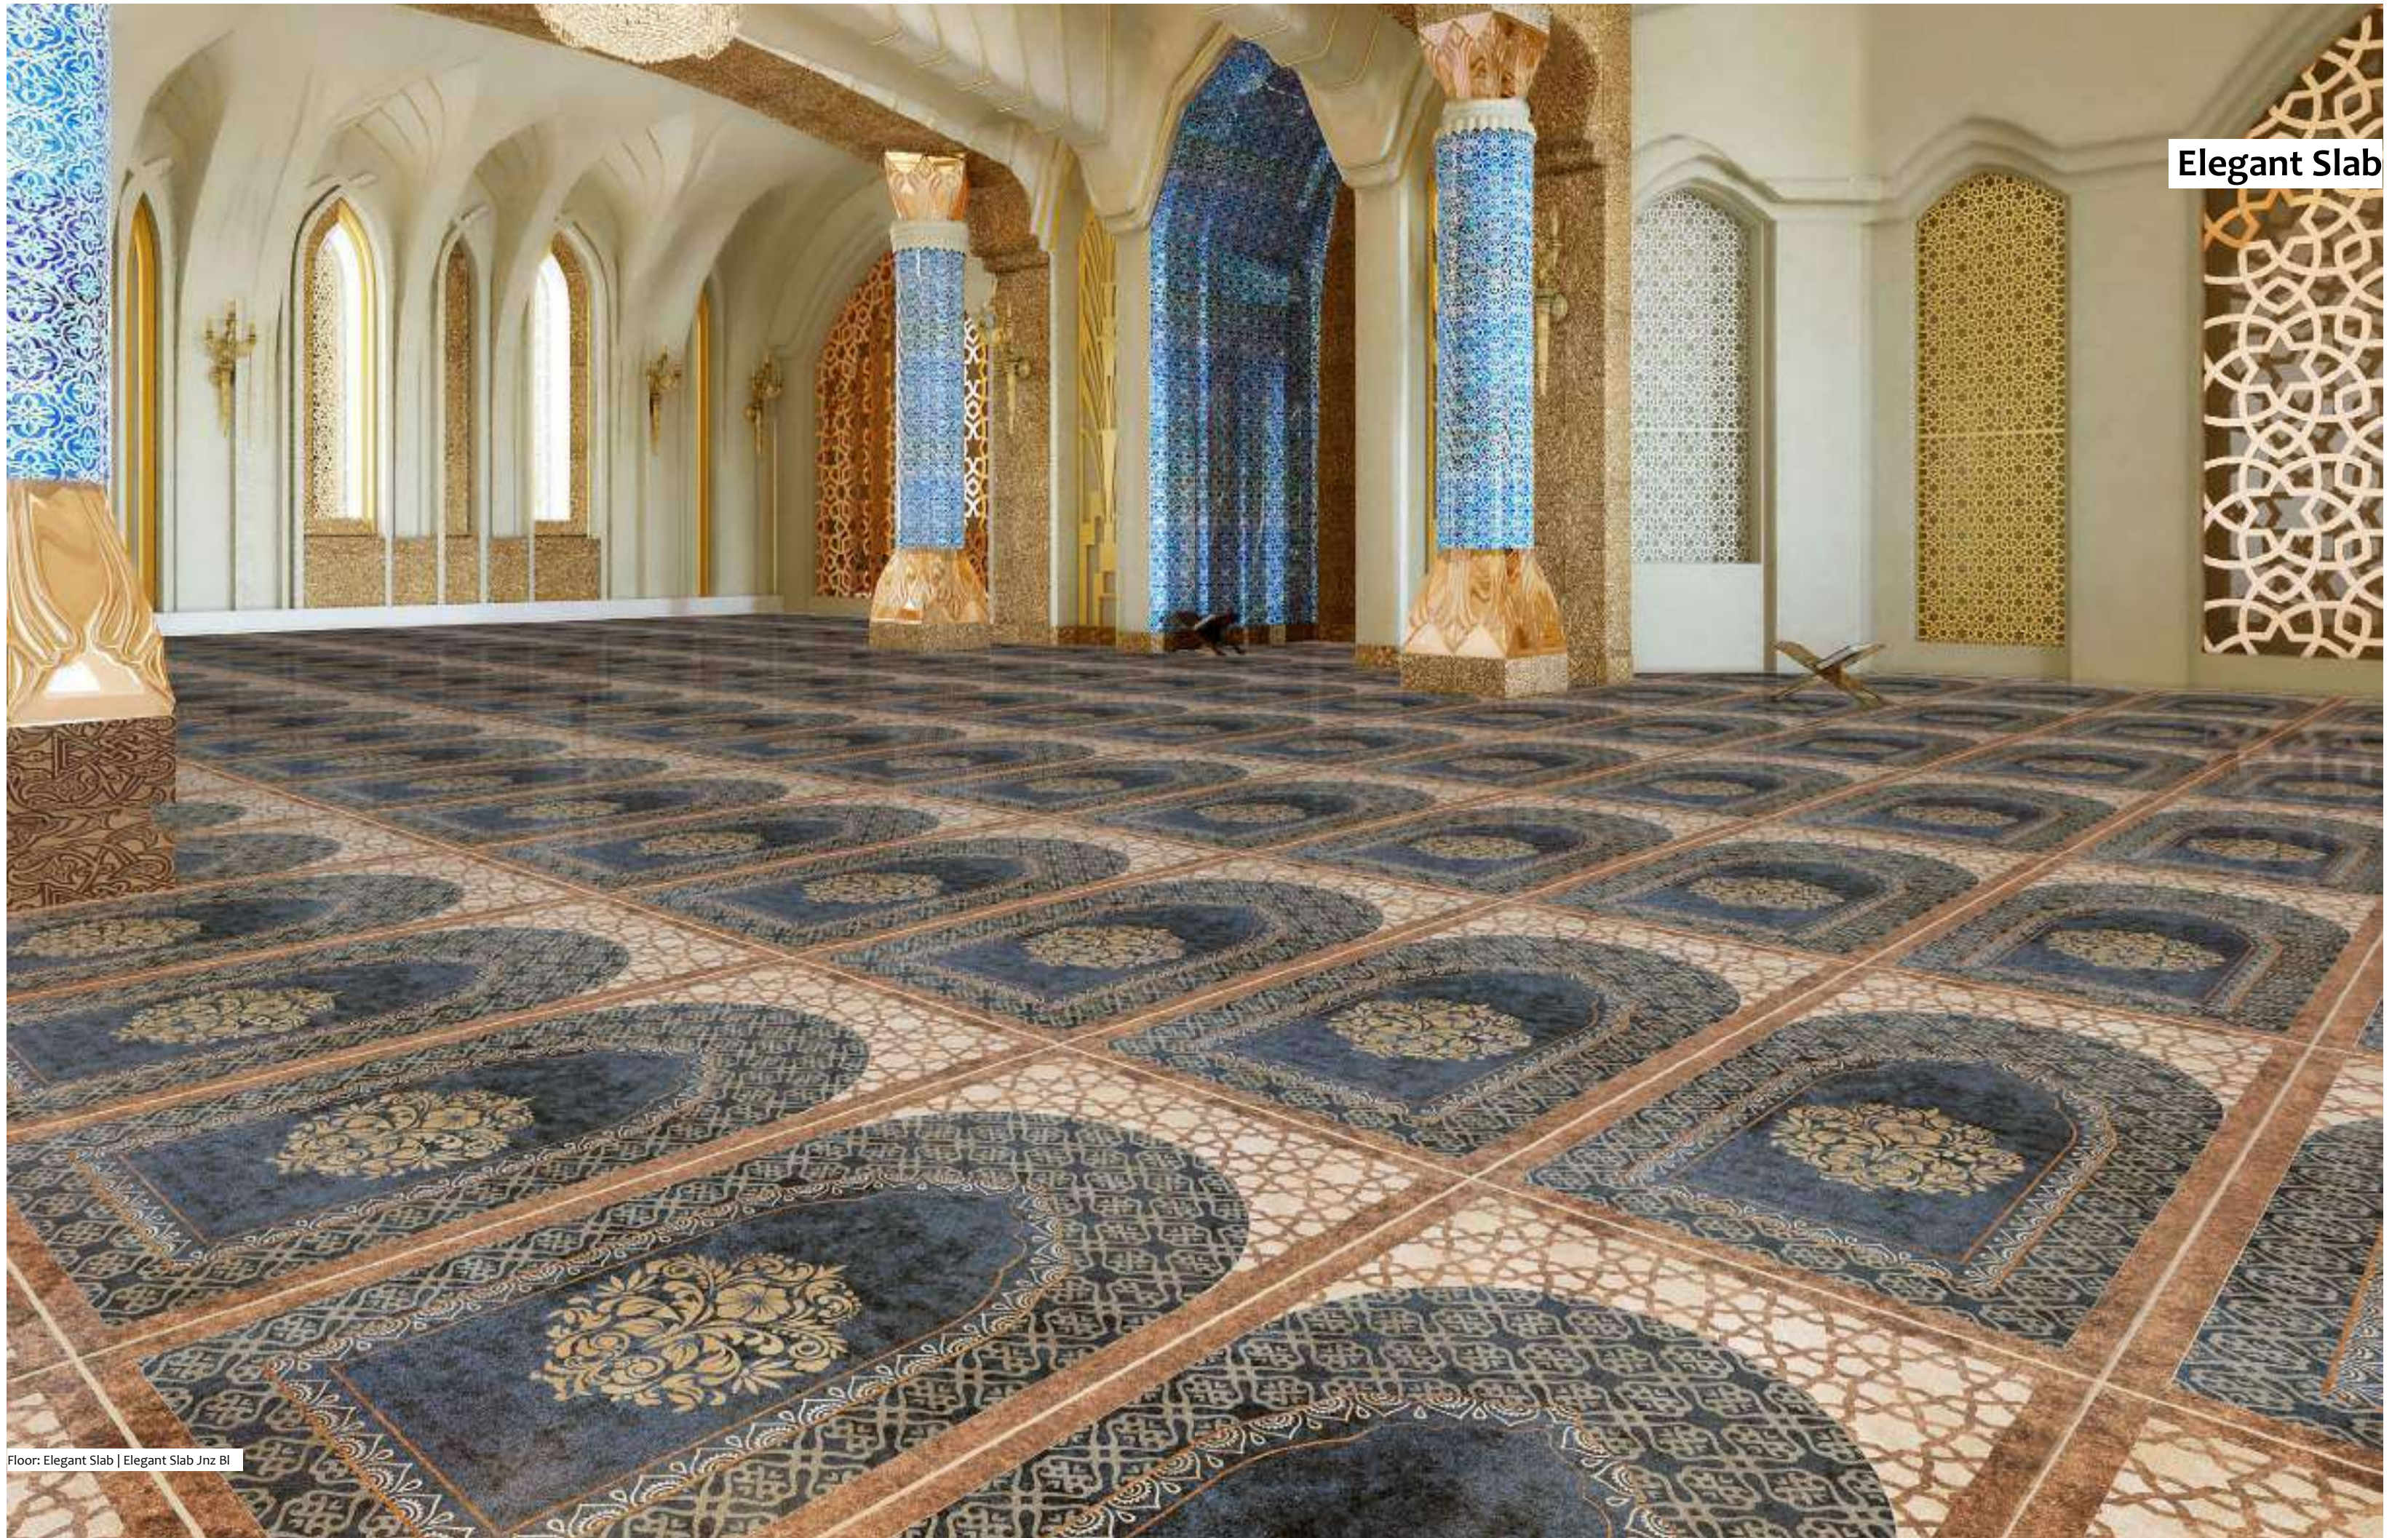

Elegant Slab

Floor: Elegant Slab | Elegant Slab Jnz Bl