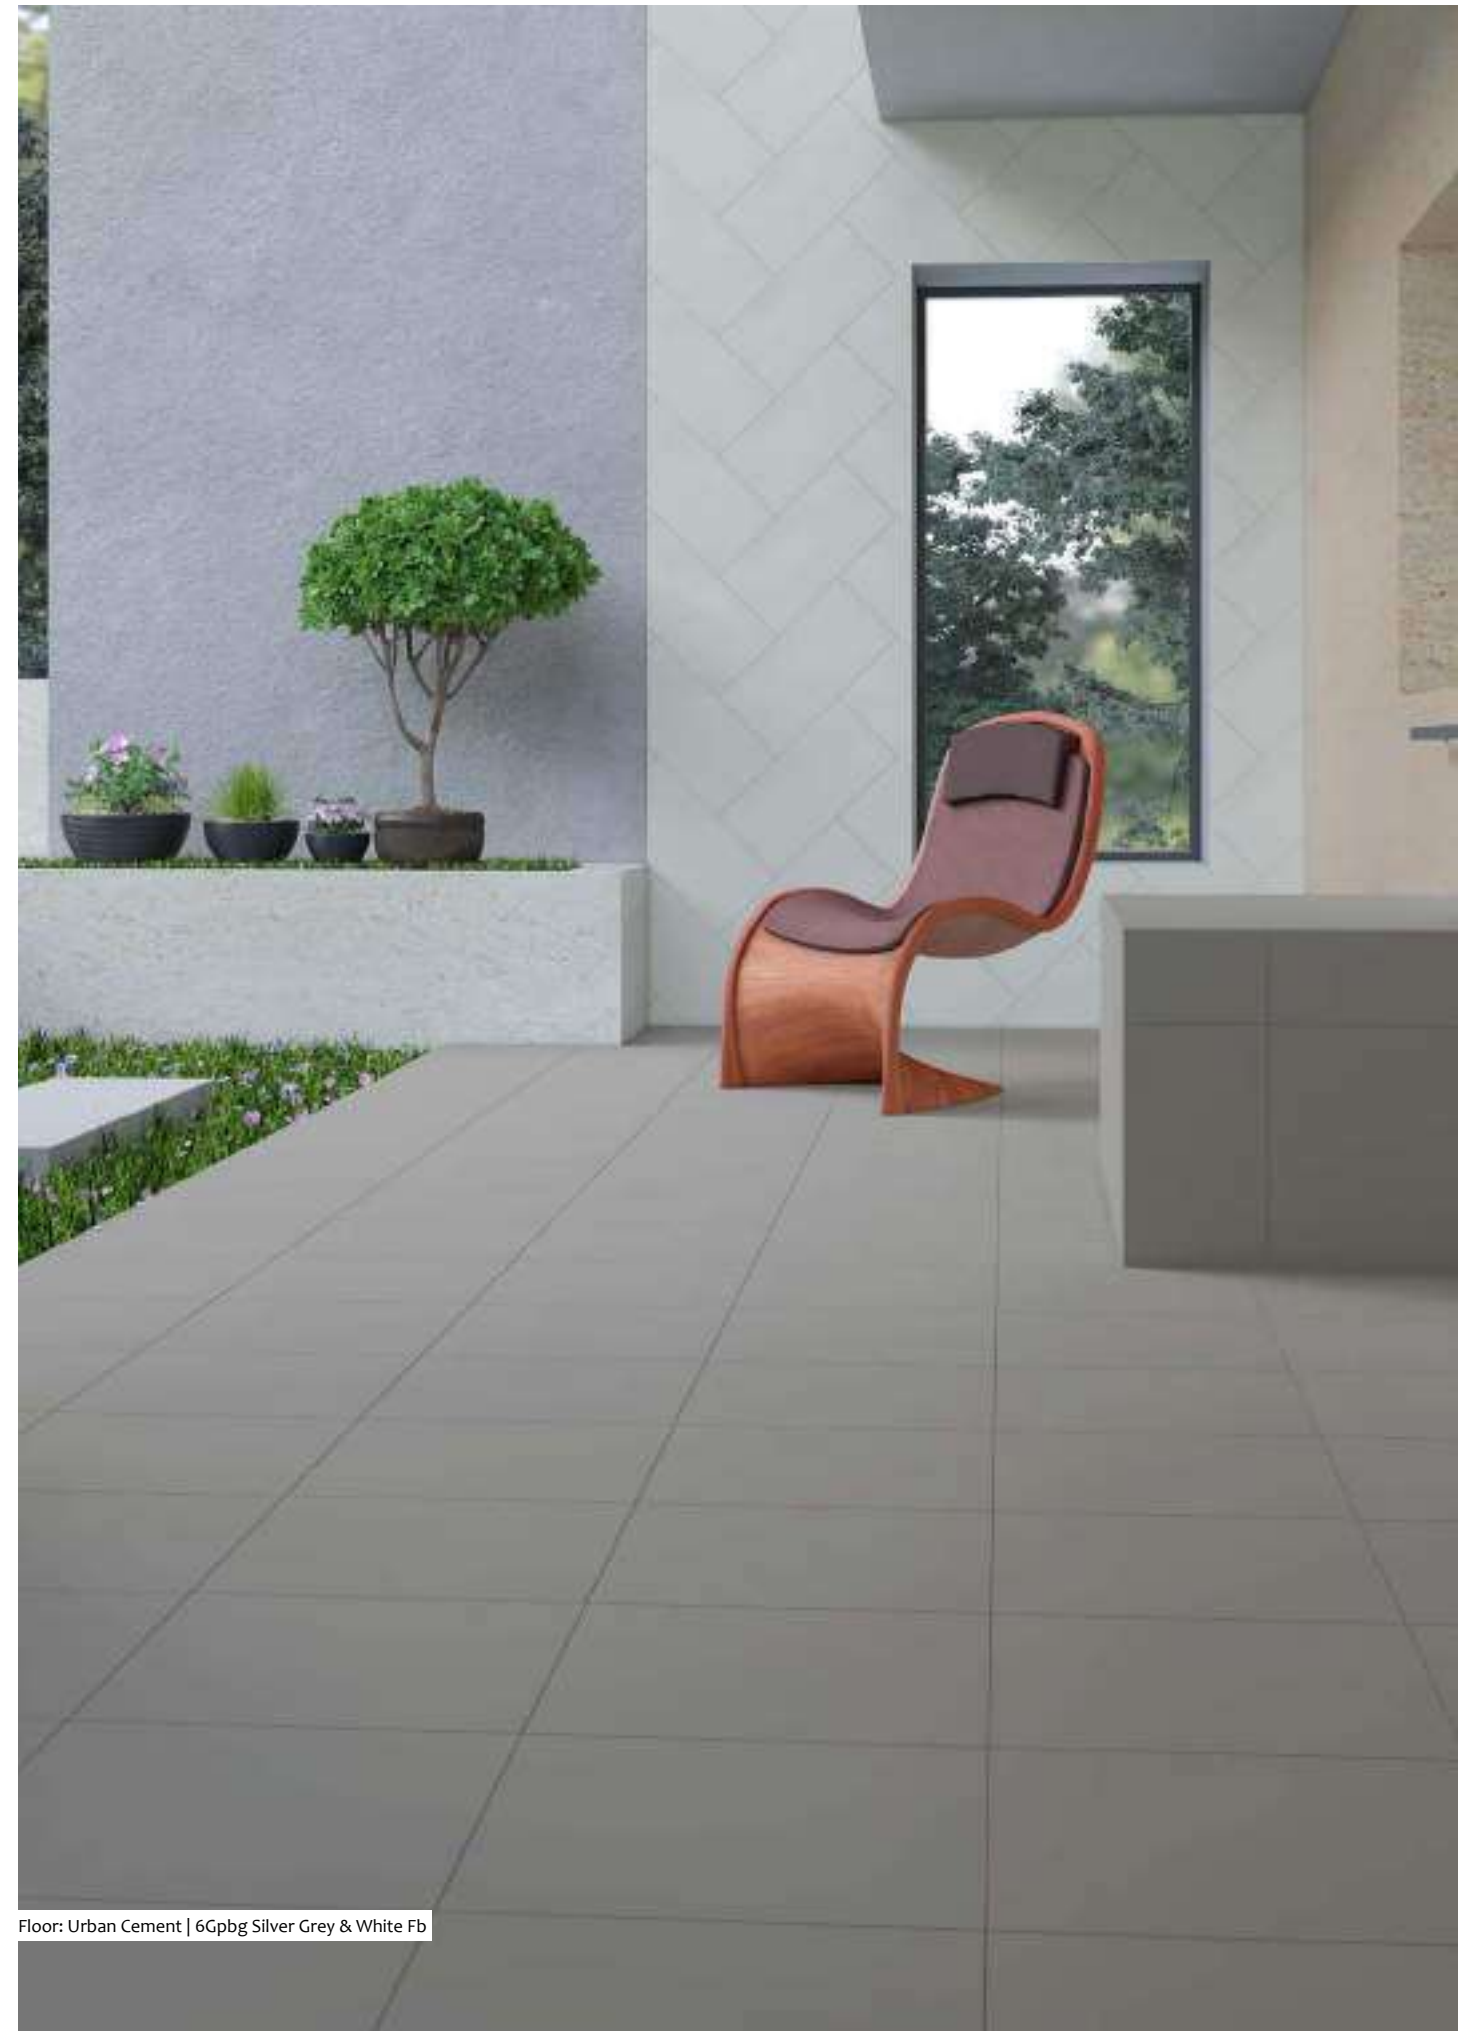

6gpbg silver white fb

6gpbg sage fb

6gpbg brown fb

6gpbg-lotus anthracite-fb

6gpbg cement

Sizes

60x60 cm
23.62"x23.62"

Floor: Urban Cement | 6Gpbg Silver Grey & White Fb