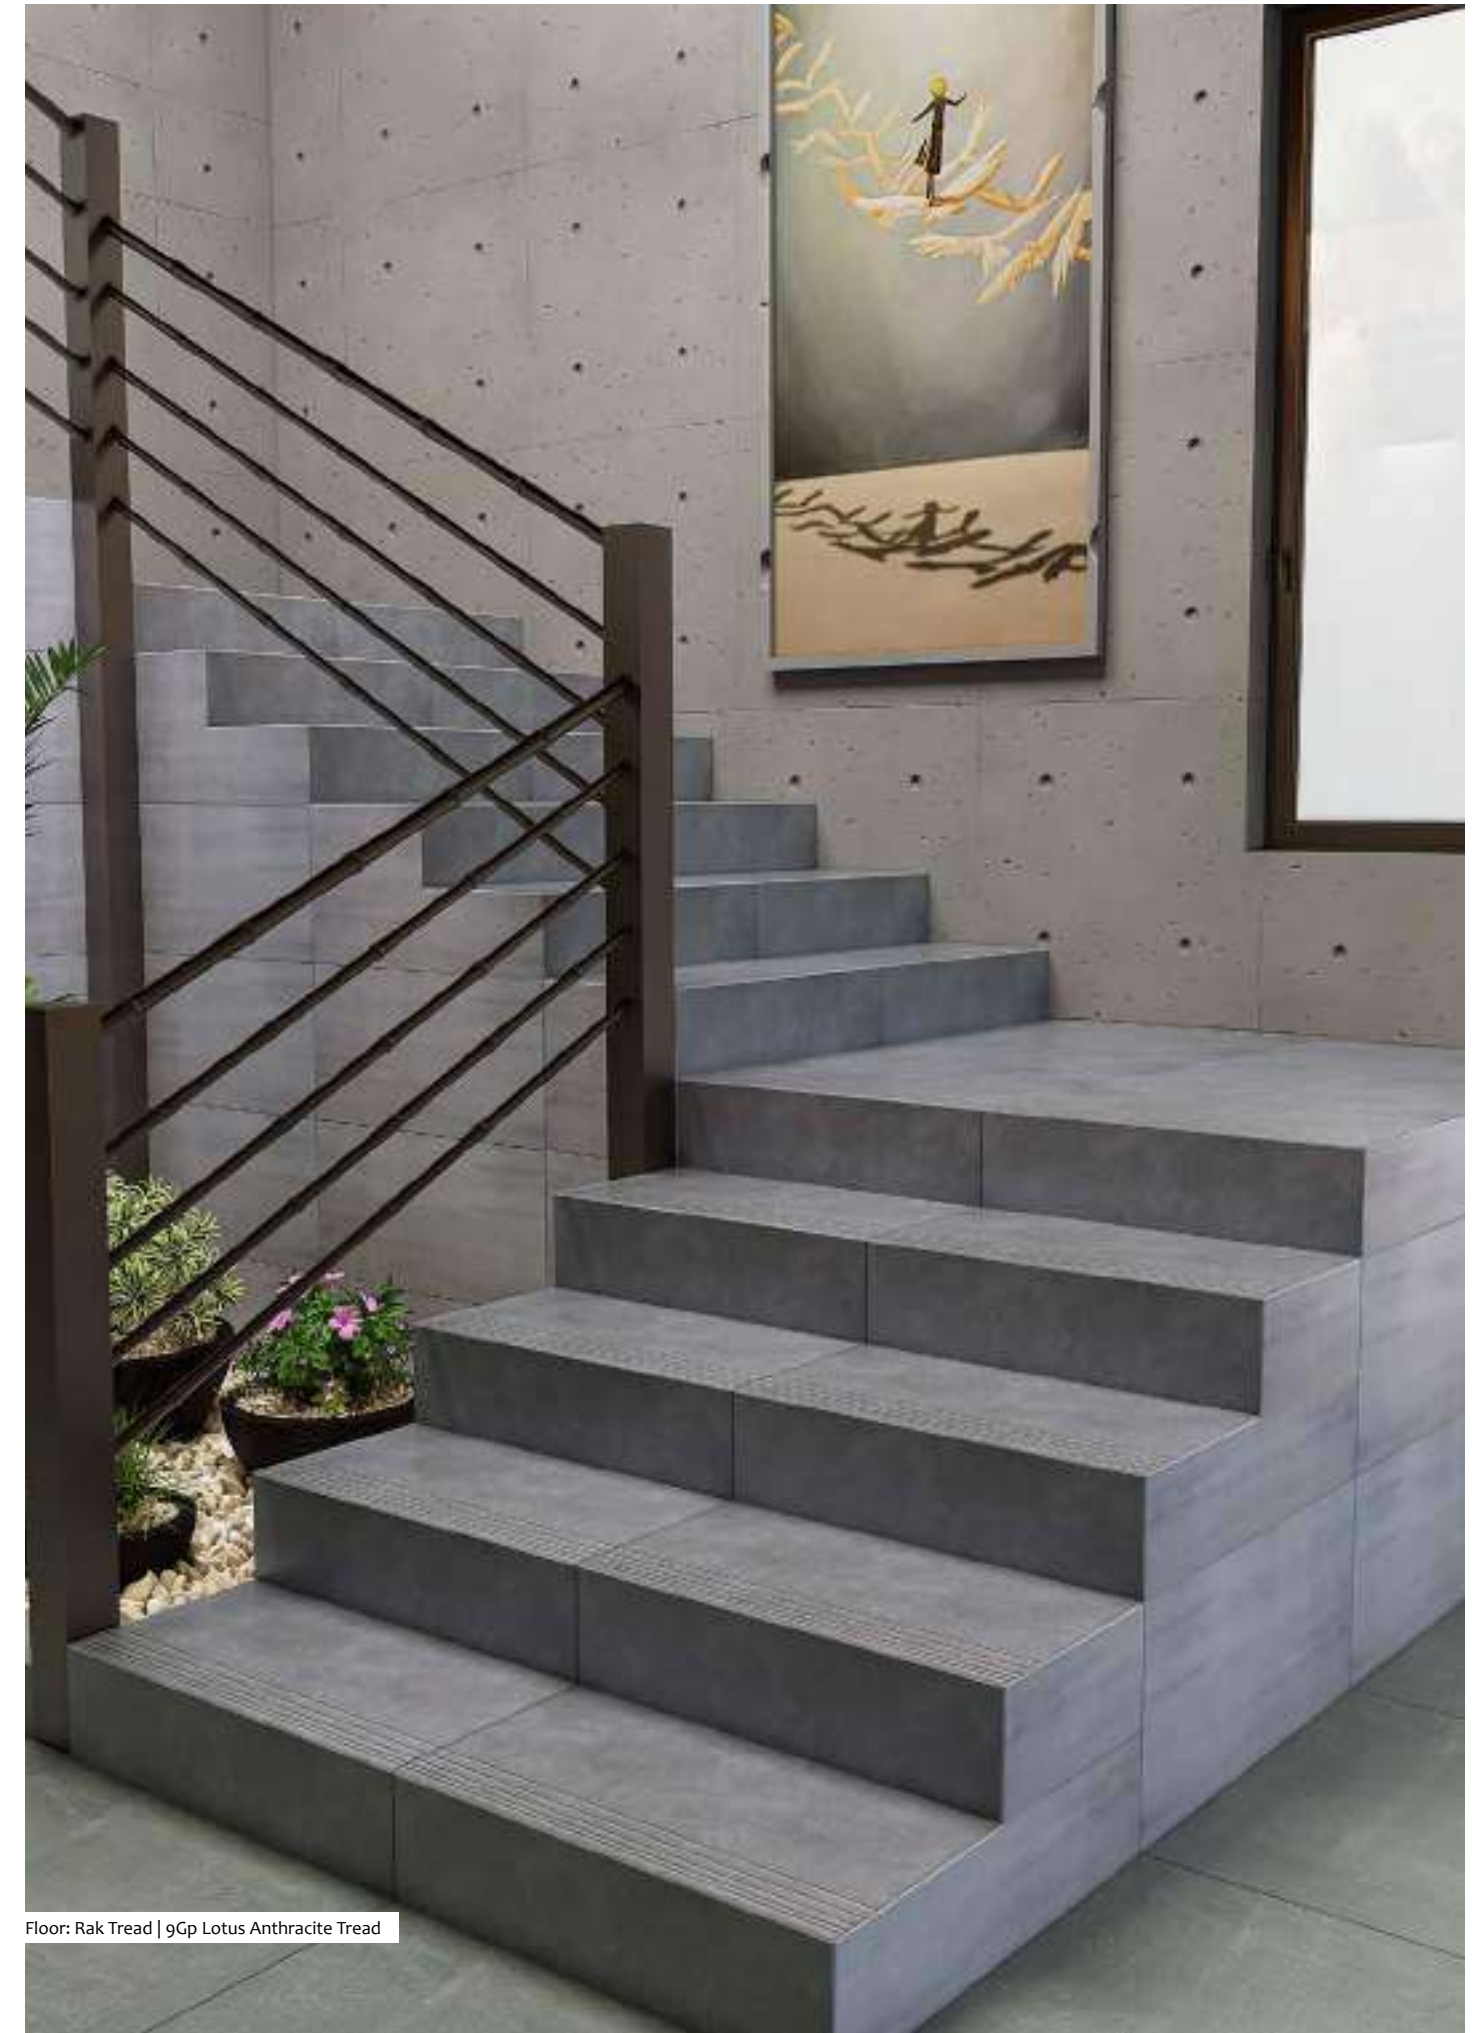

9gpbg dolomite ivory tread

9gpbg dolomite grey tread

9gpbg lotus grey tread

9gpbg rajasthan iv tread

Sizes

30x60 cm
11.81"x23.62"

Floor: Rak Tread | 9Gp Lotus Anthracite Tread

Rak Tread