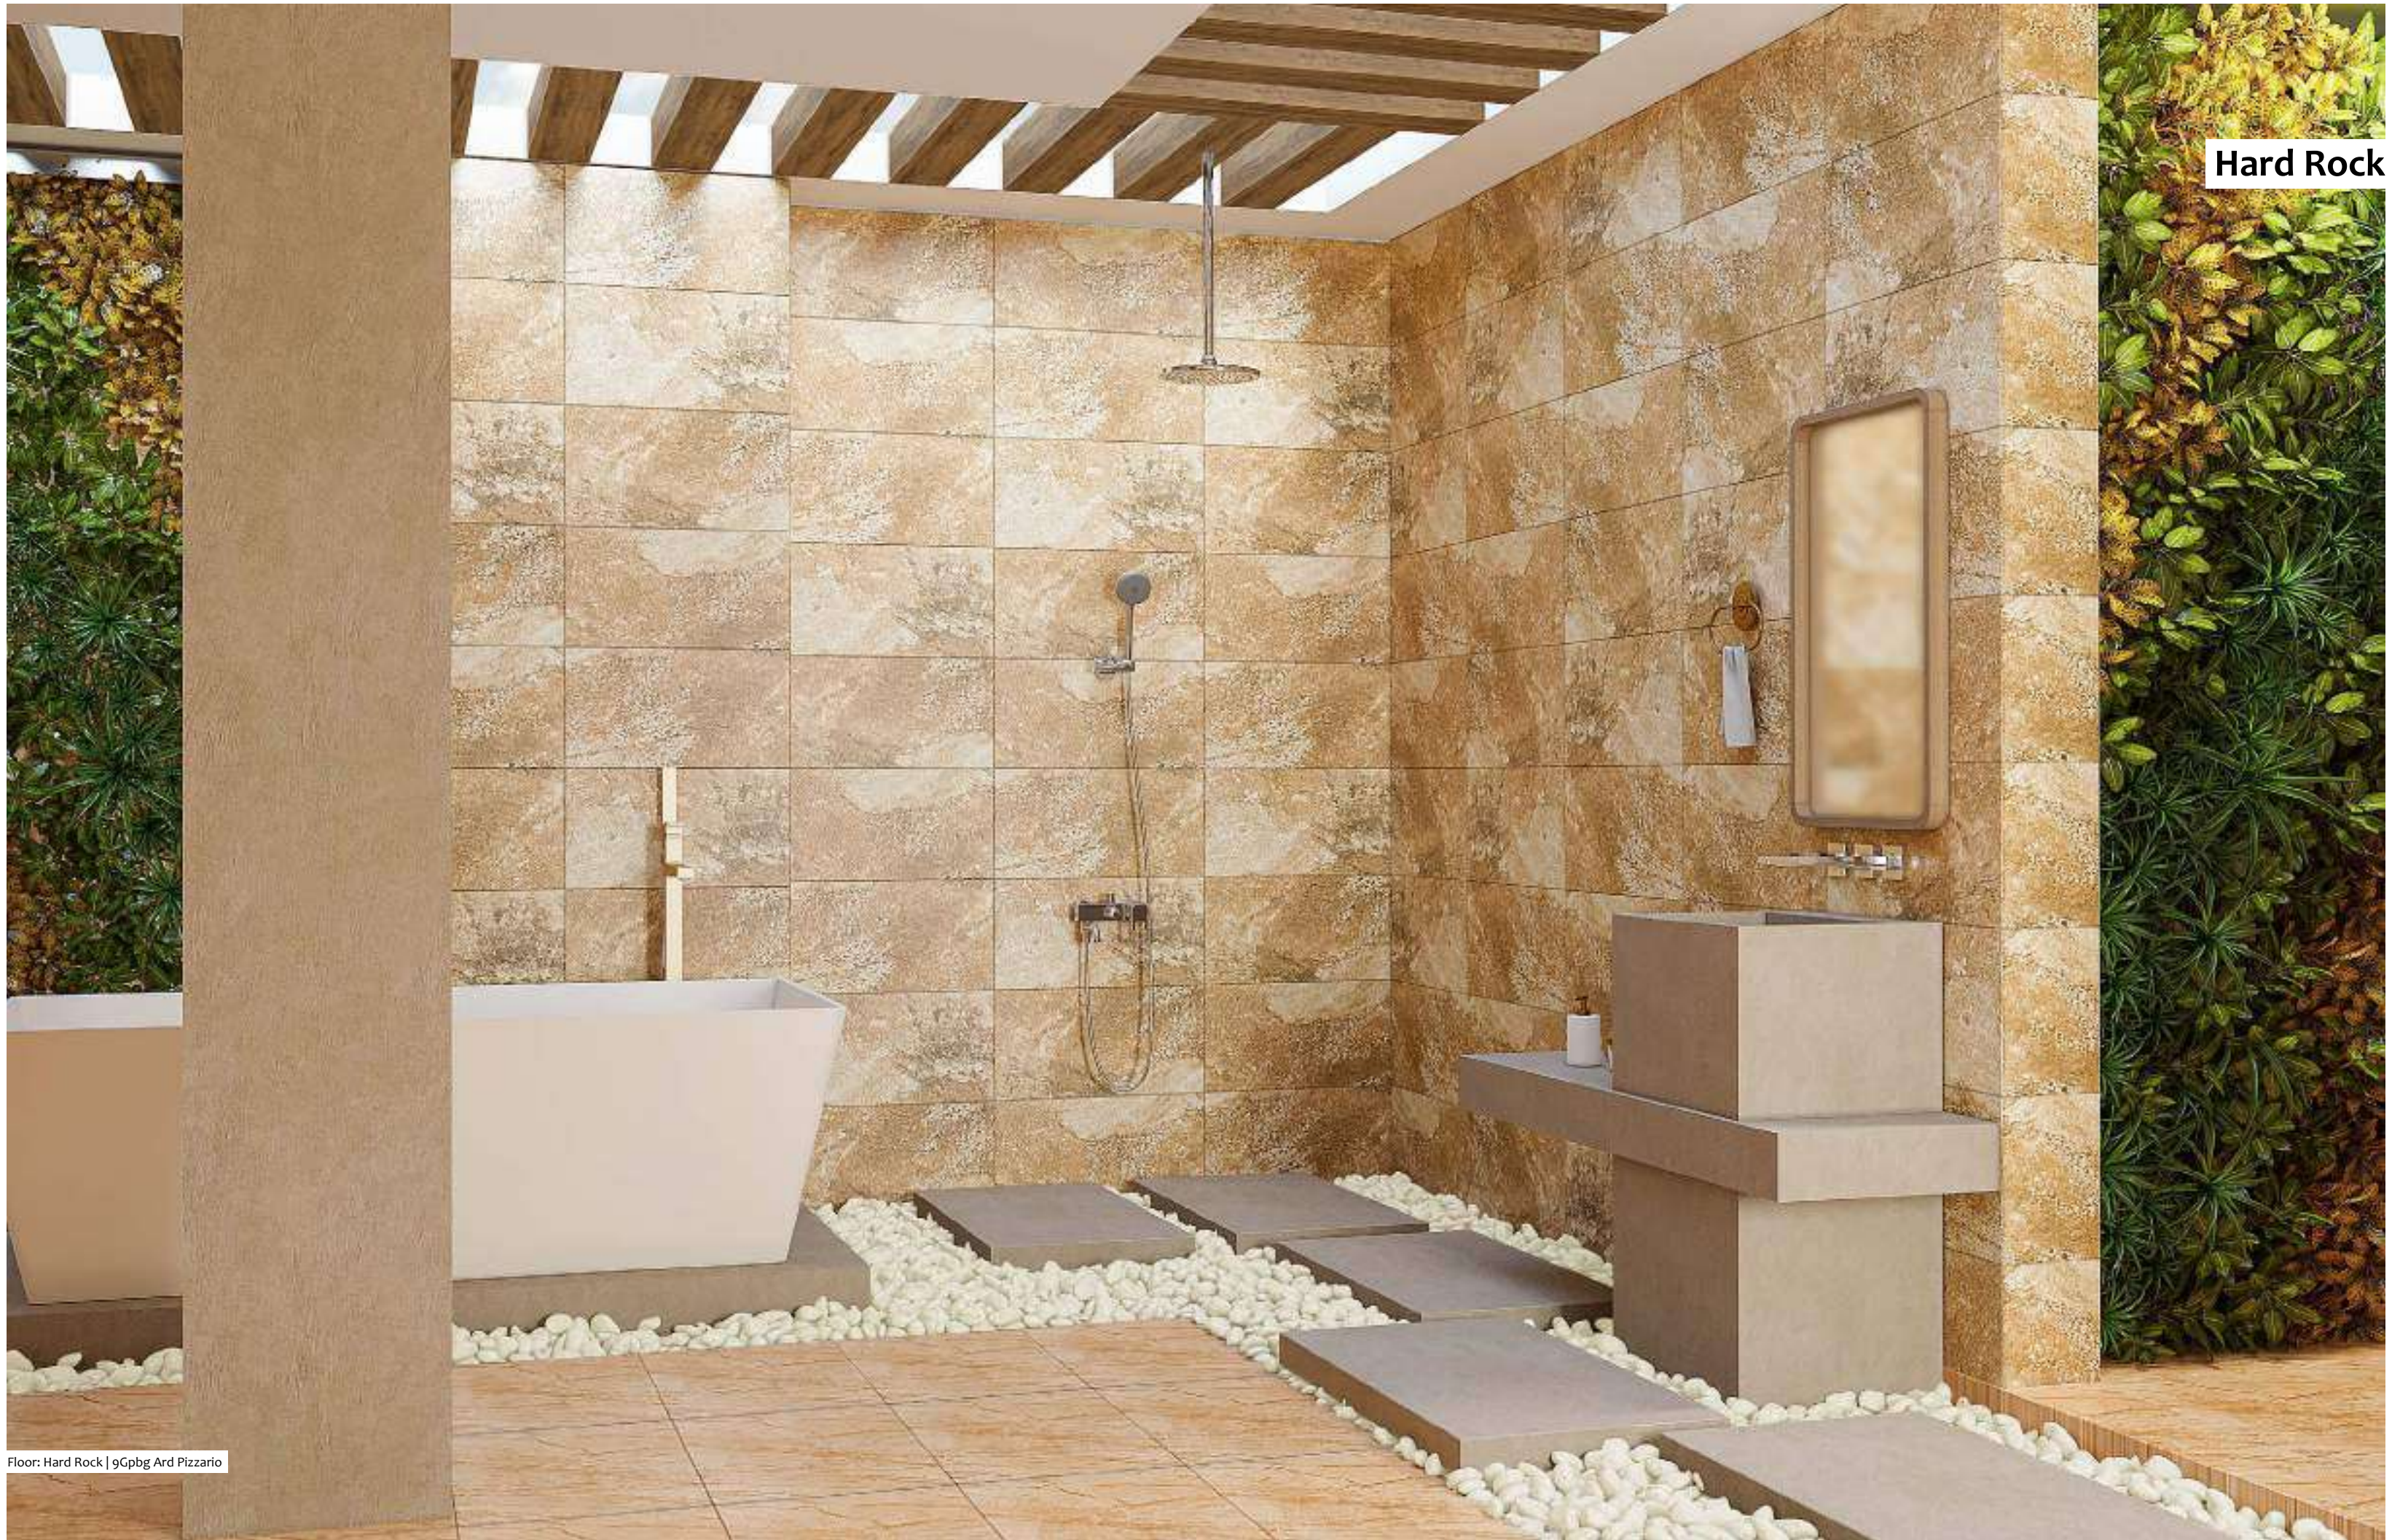

Hard Rock

Floor: Hard Rock | 9Gpbg Ard Pizzario