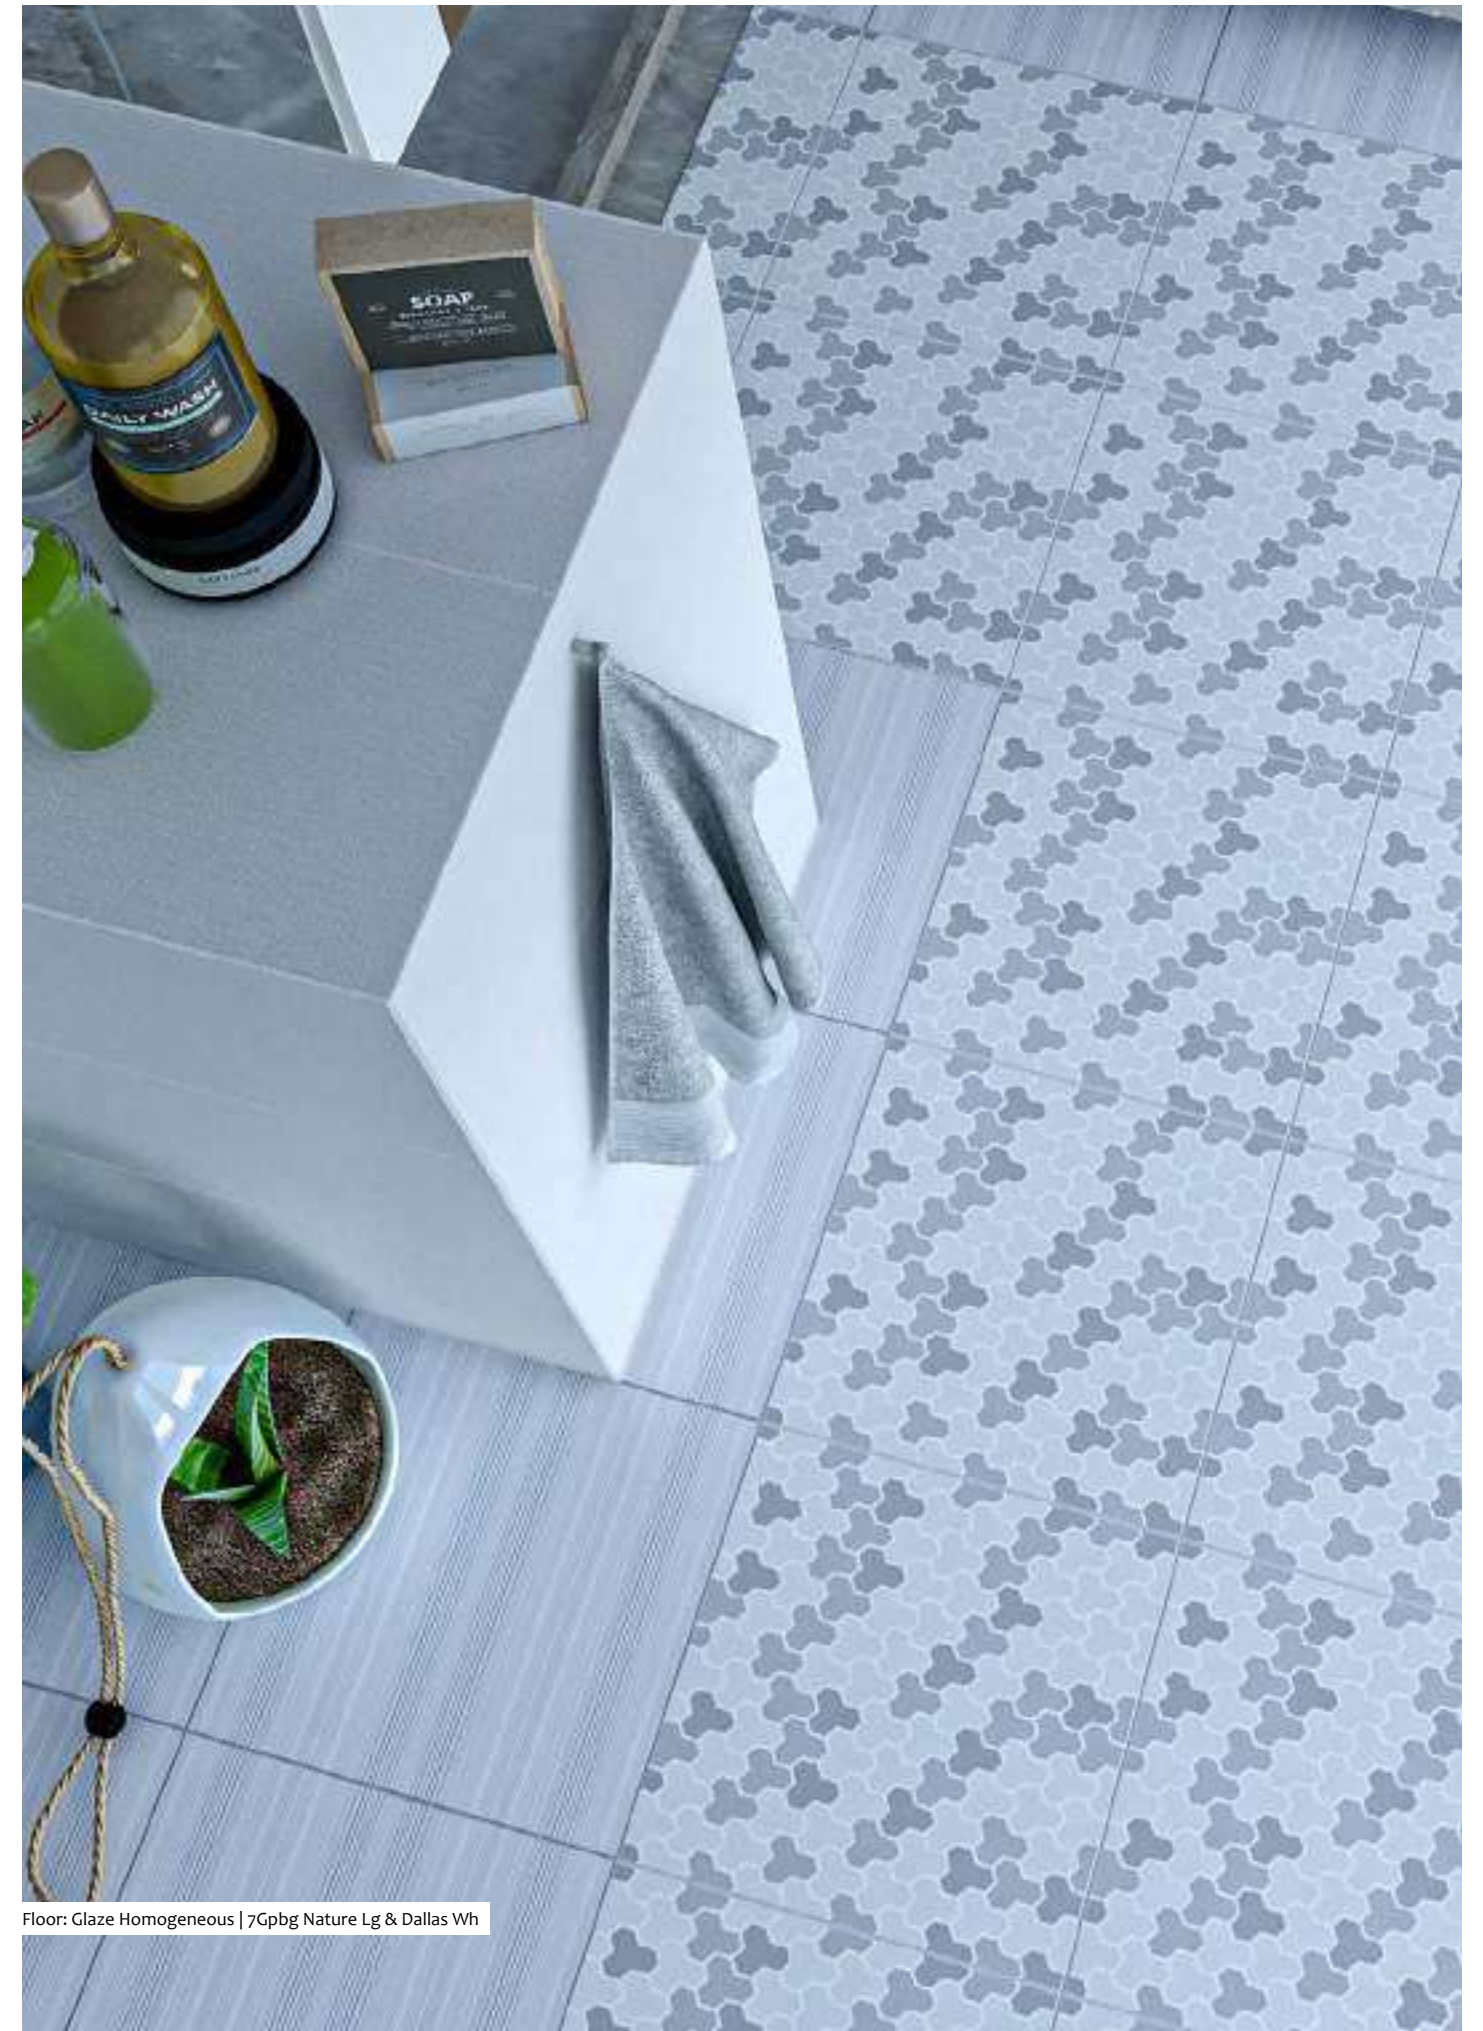

Floor: Glaze Homogeneous | 7Gpbg Nature Lg & Dallas Wh