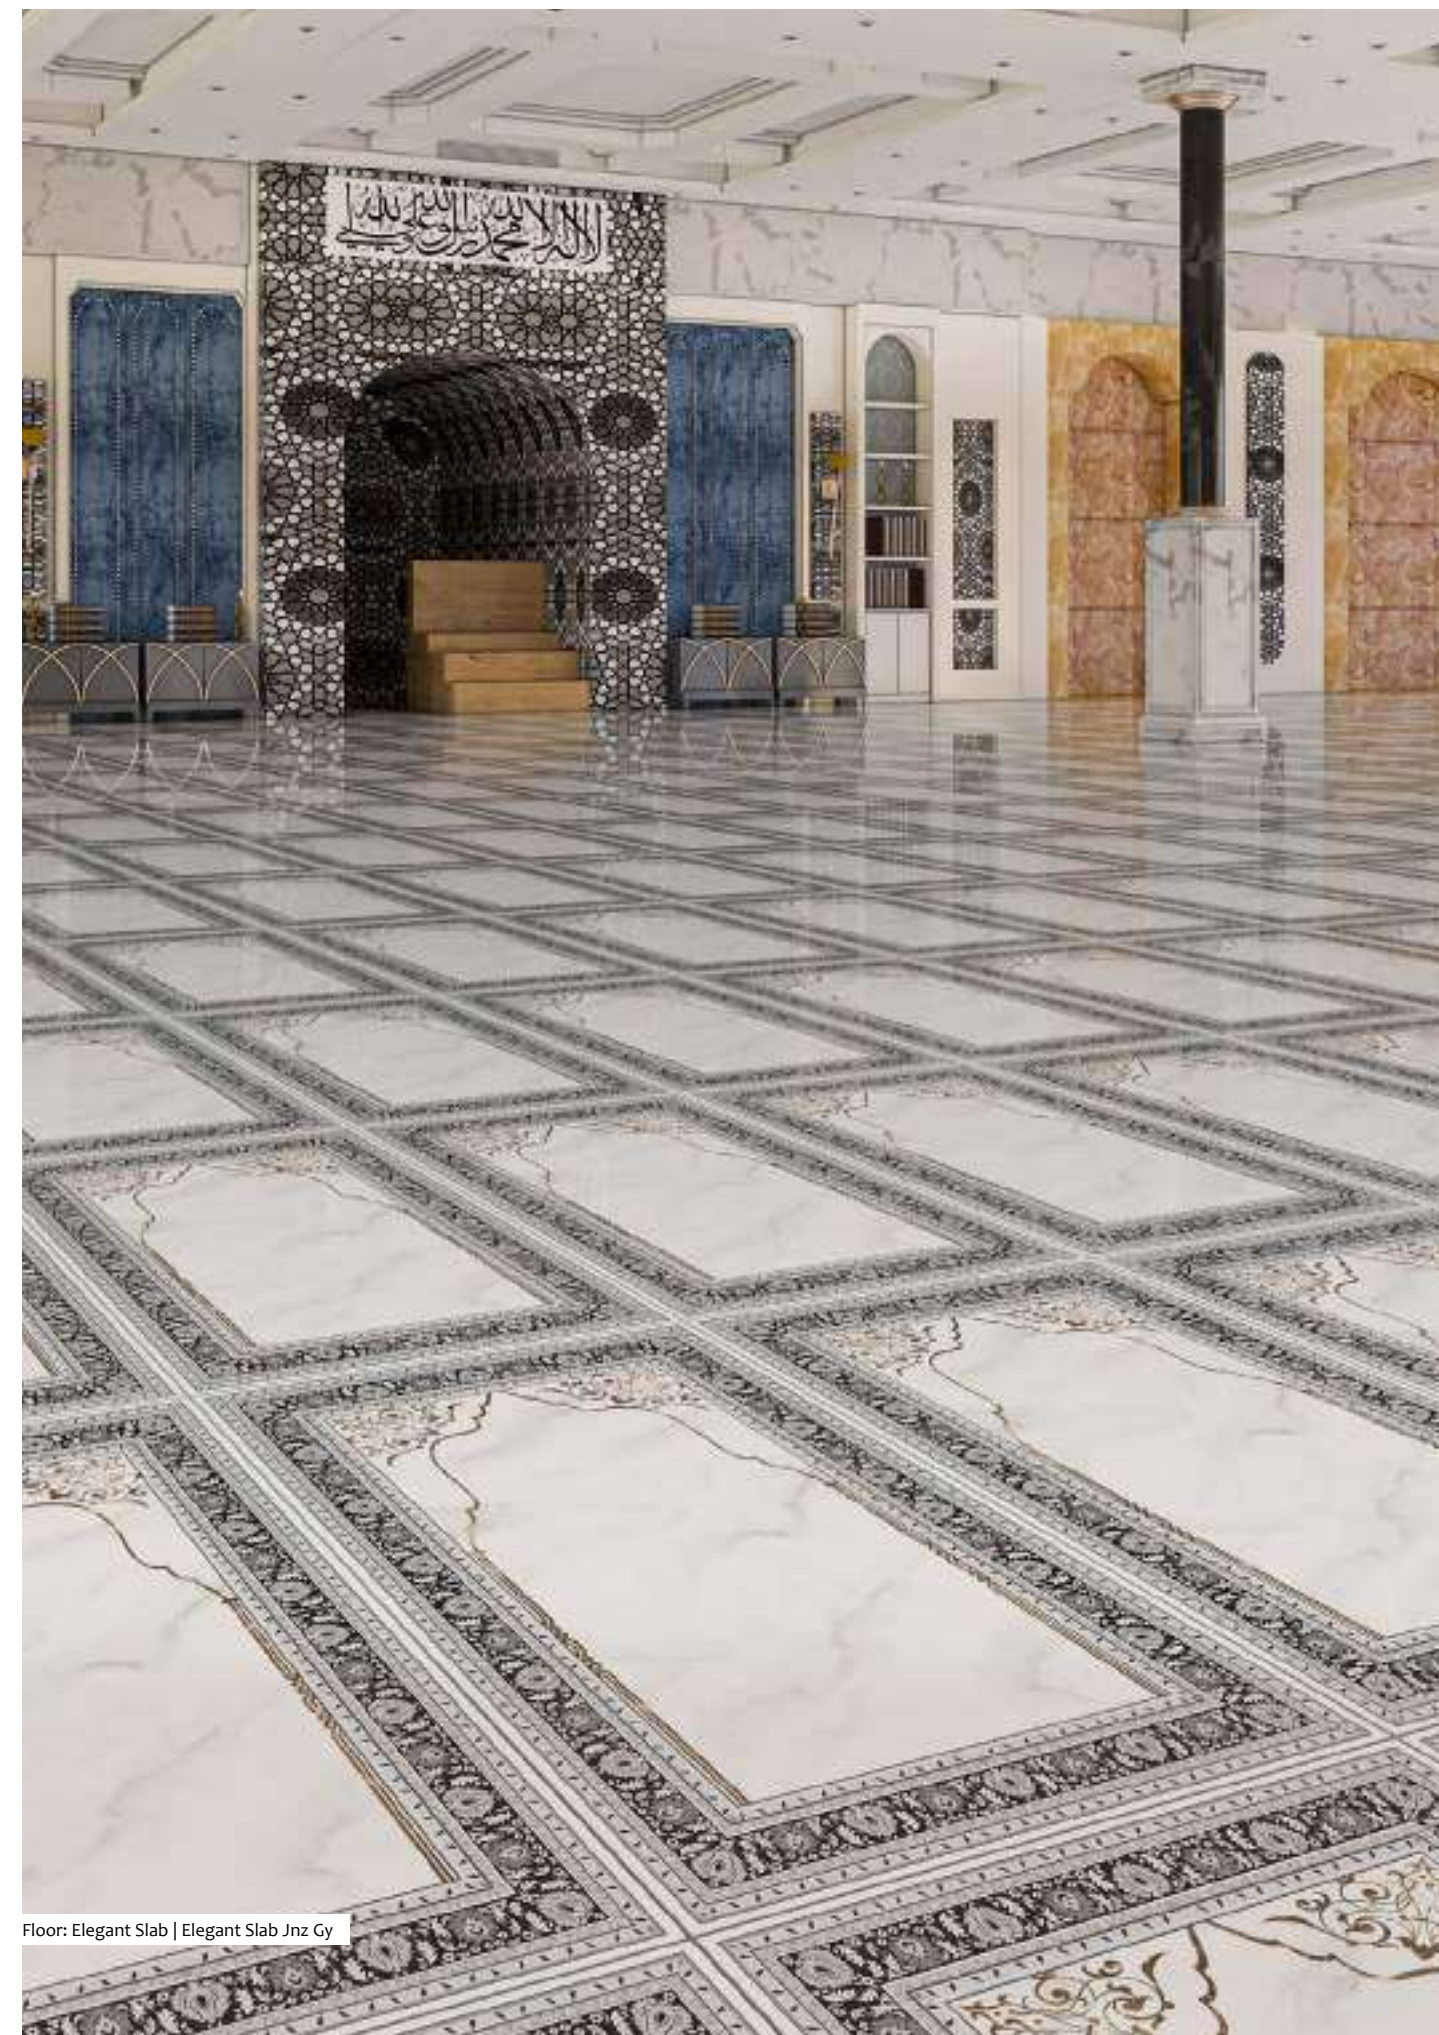

60x120 cm
23.62"x47.24"

Floor: Elegant Slab | Elegant Slab Jnz lv

Elegant Slab (Jaynamaz)

elegant slab jnz br

elegant slab jnz gy

elegant slab jnz iv

Sizes

60x120 cm
23.62"x47.24"