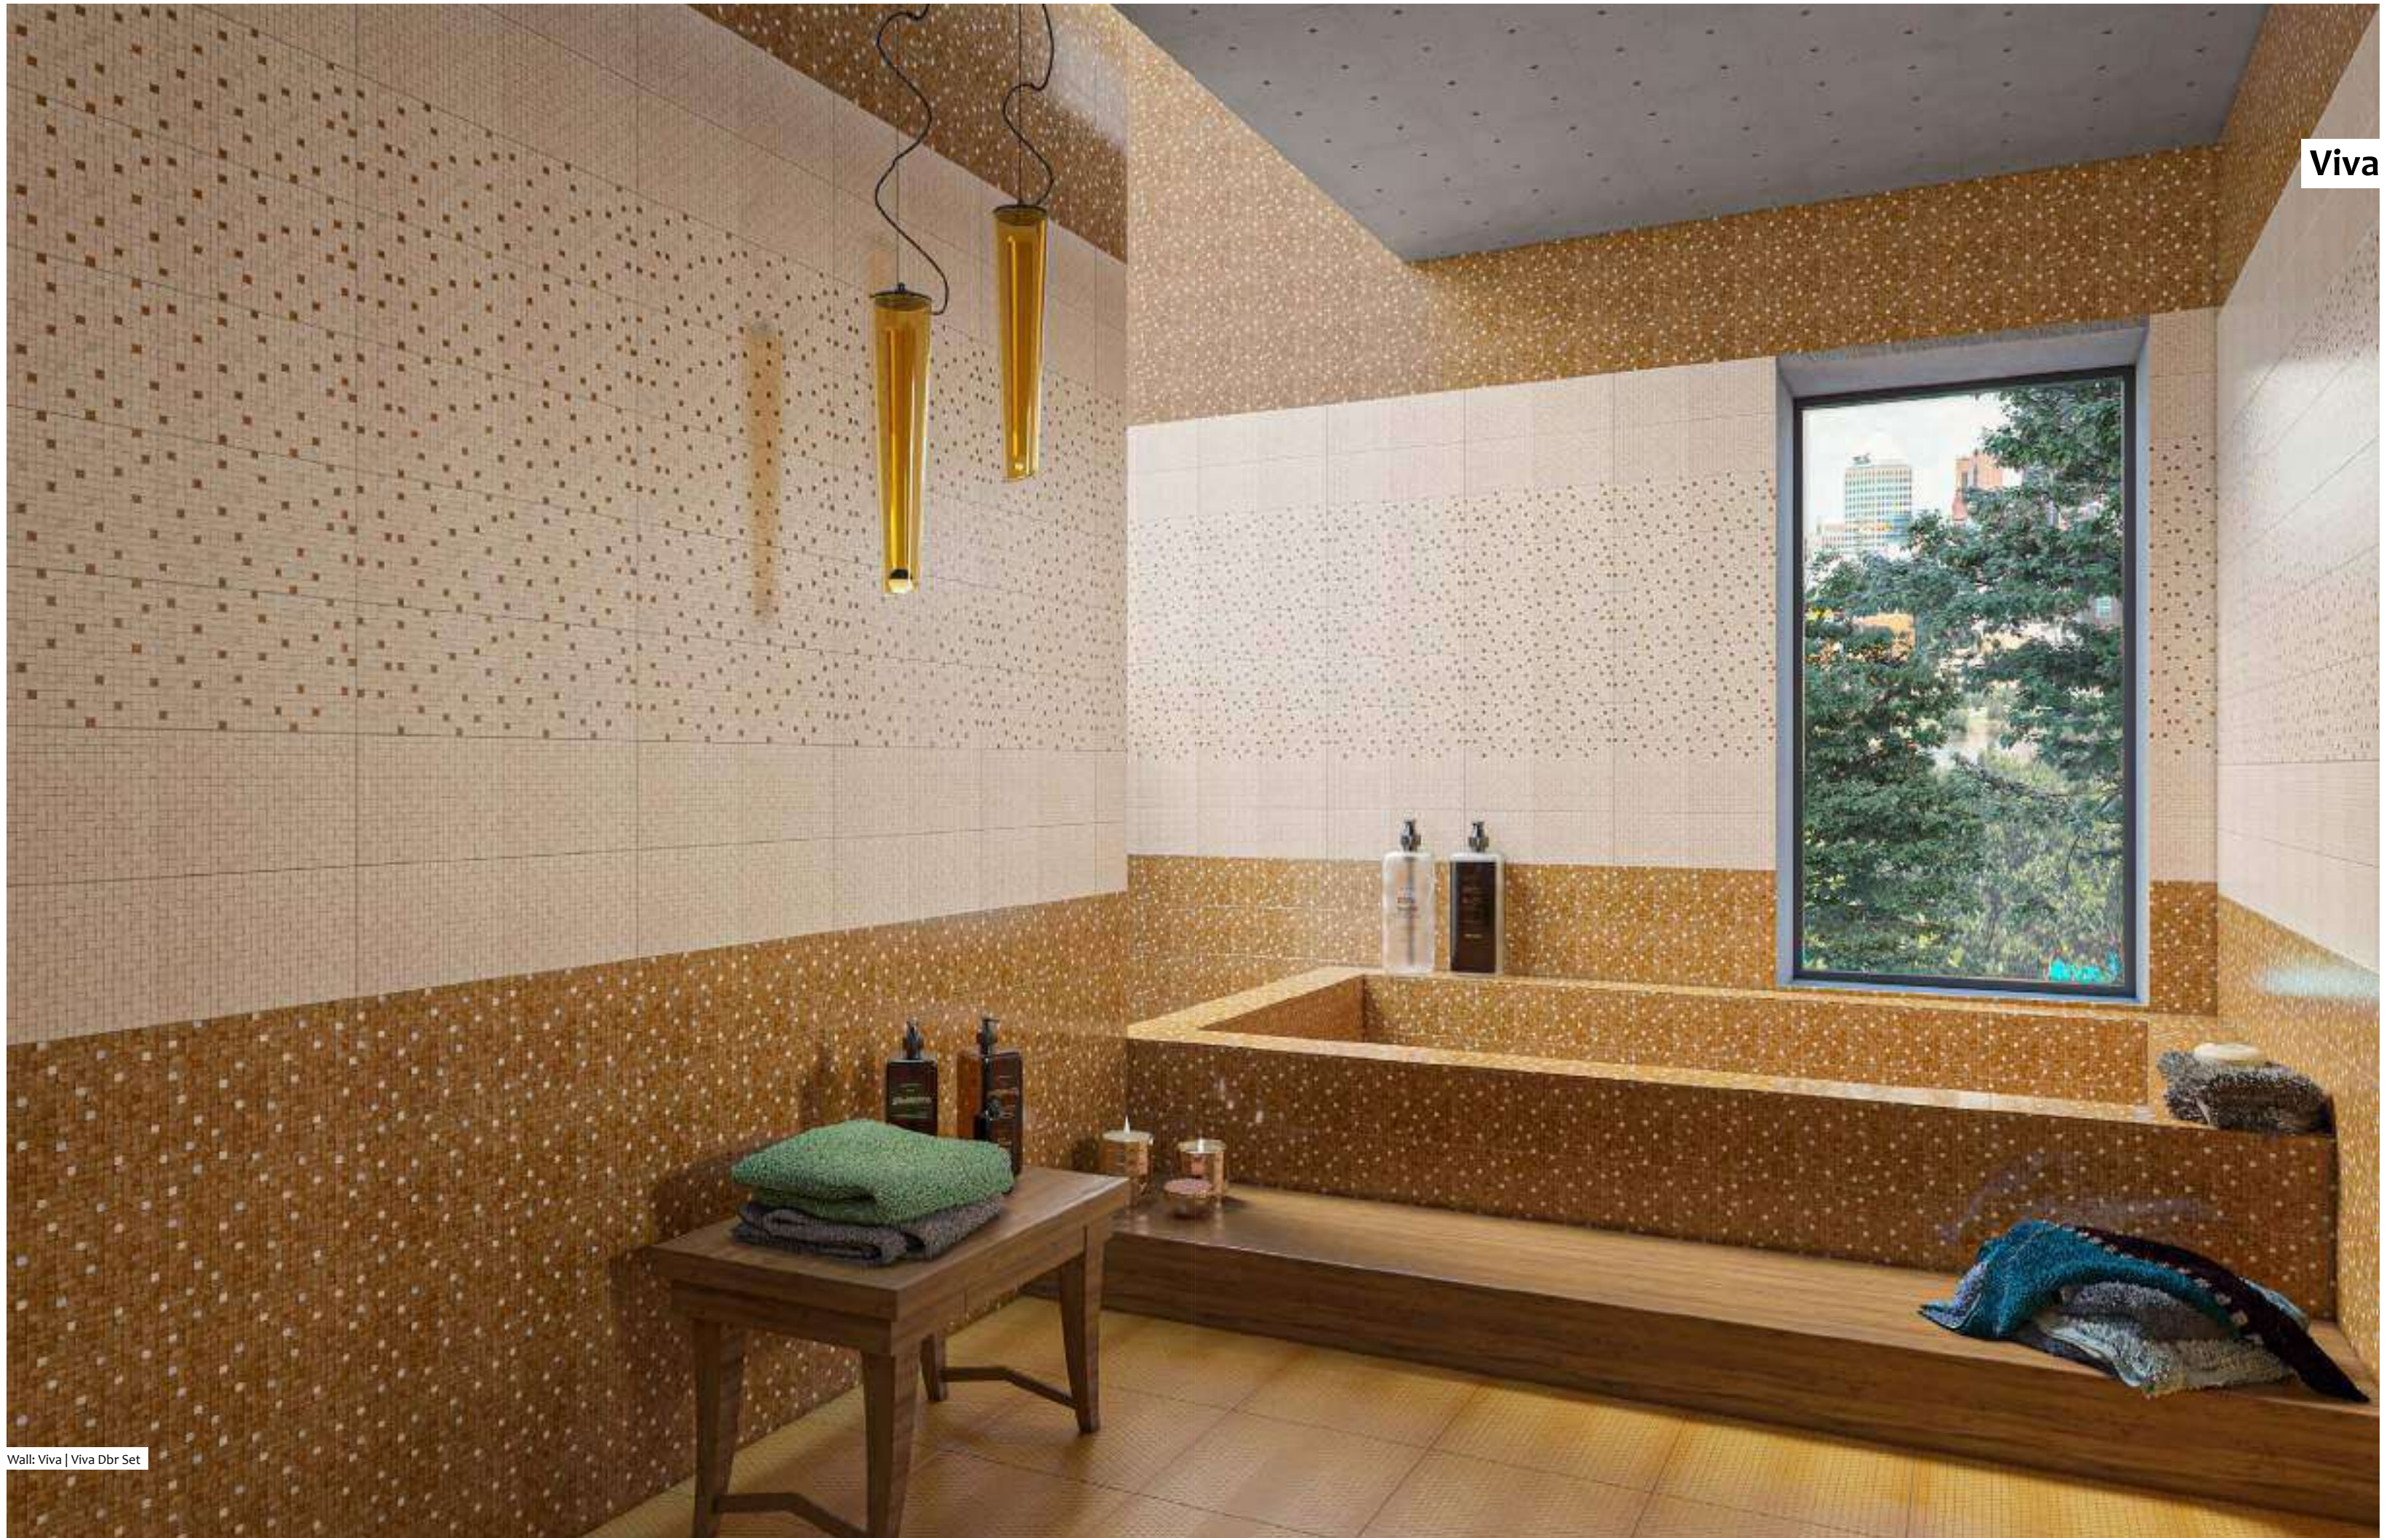

viva quadro

viva dbr jewel

viva dbr

Sizes

25x70 cm
9.84"x27.55"

Wall: Viva | Viva D Grey Set

Viva

Wall: Viva | Viva Dbr Set

25x70

Boston

boston craft wh

boston craft hl

boston craft br

Sizes

25x70 cm
9.84"x27.55"

Wall: Boston | Boston Craft Set