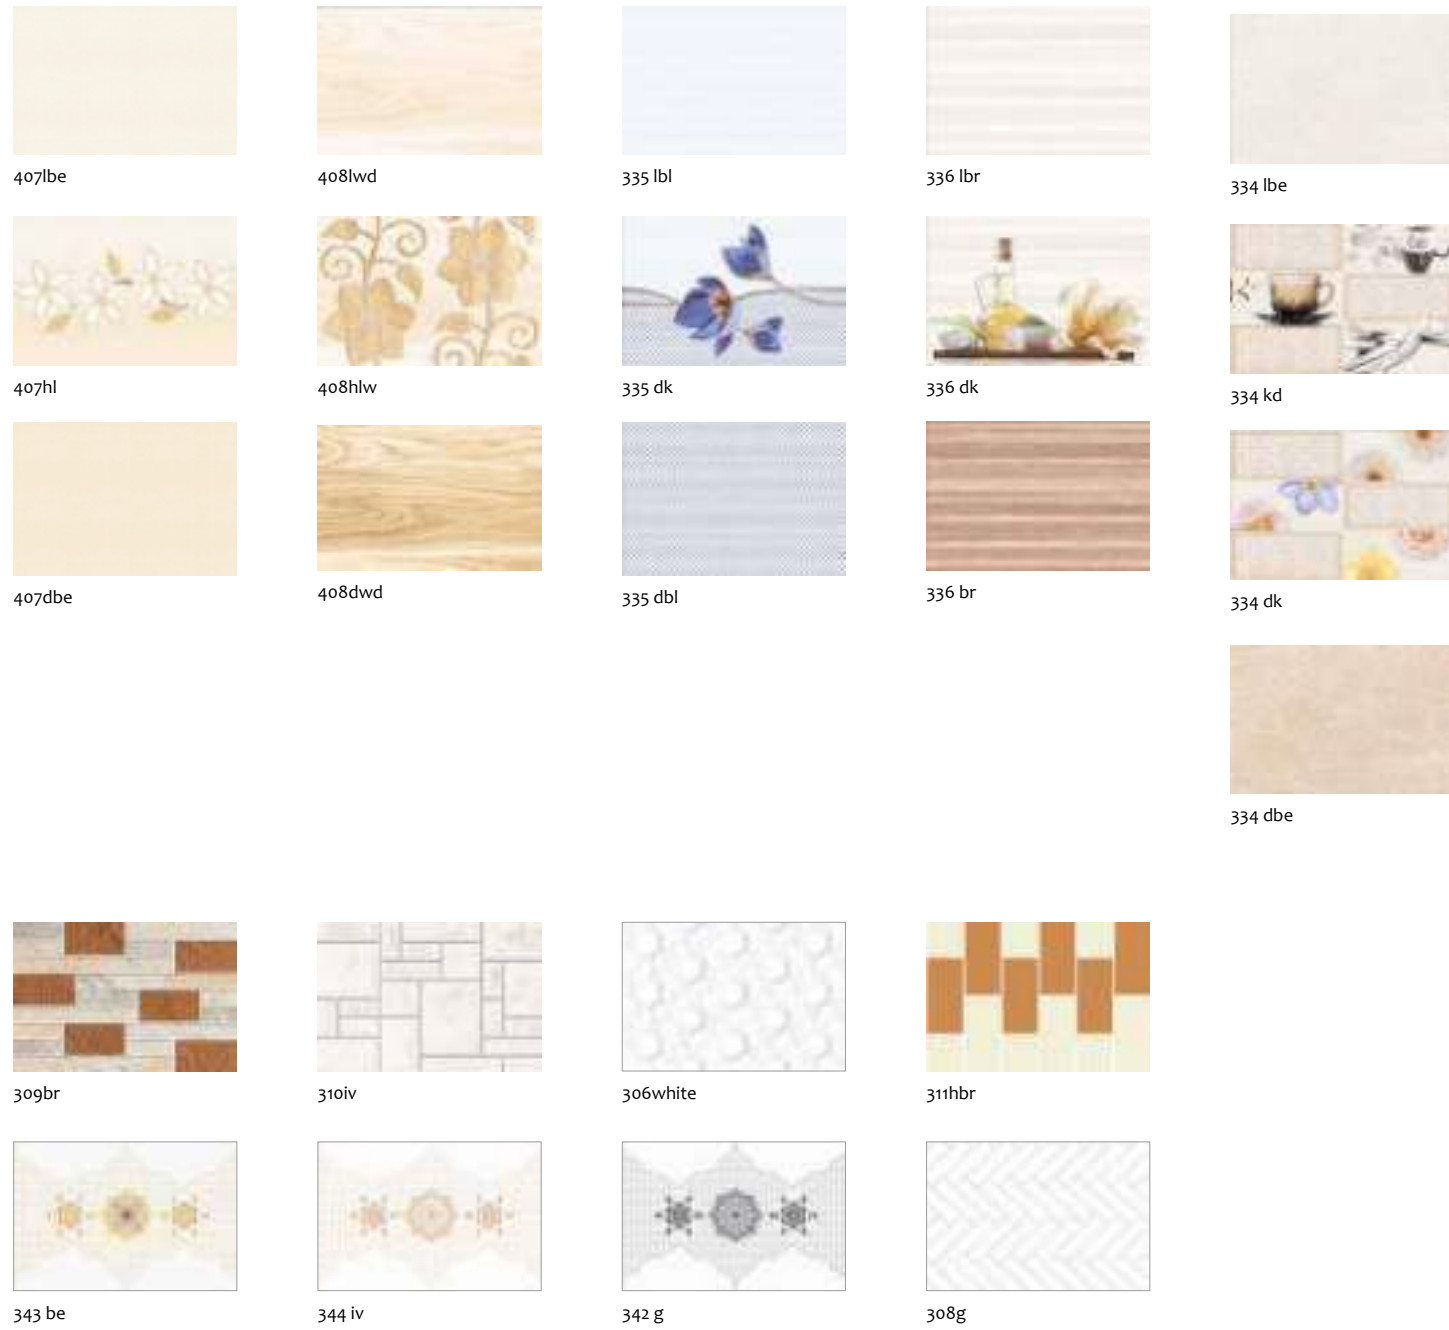

Victoria

Sizes

20x30 cm
7.87"x11.81"

Wall: Victoria | 343 Be Set

Victoria

Sizes

20x30 cm
7.87"x11.81"

Wall: Victoria | 332Dk Set