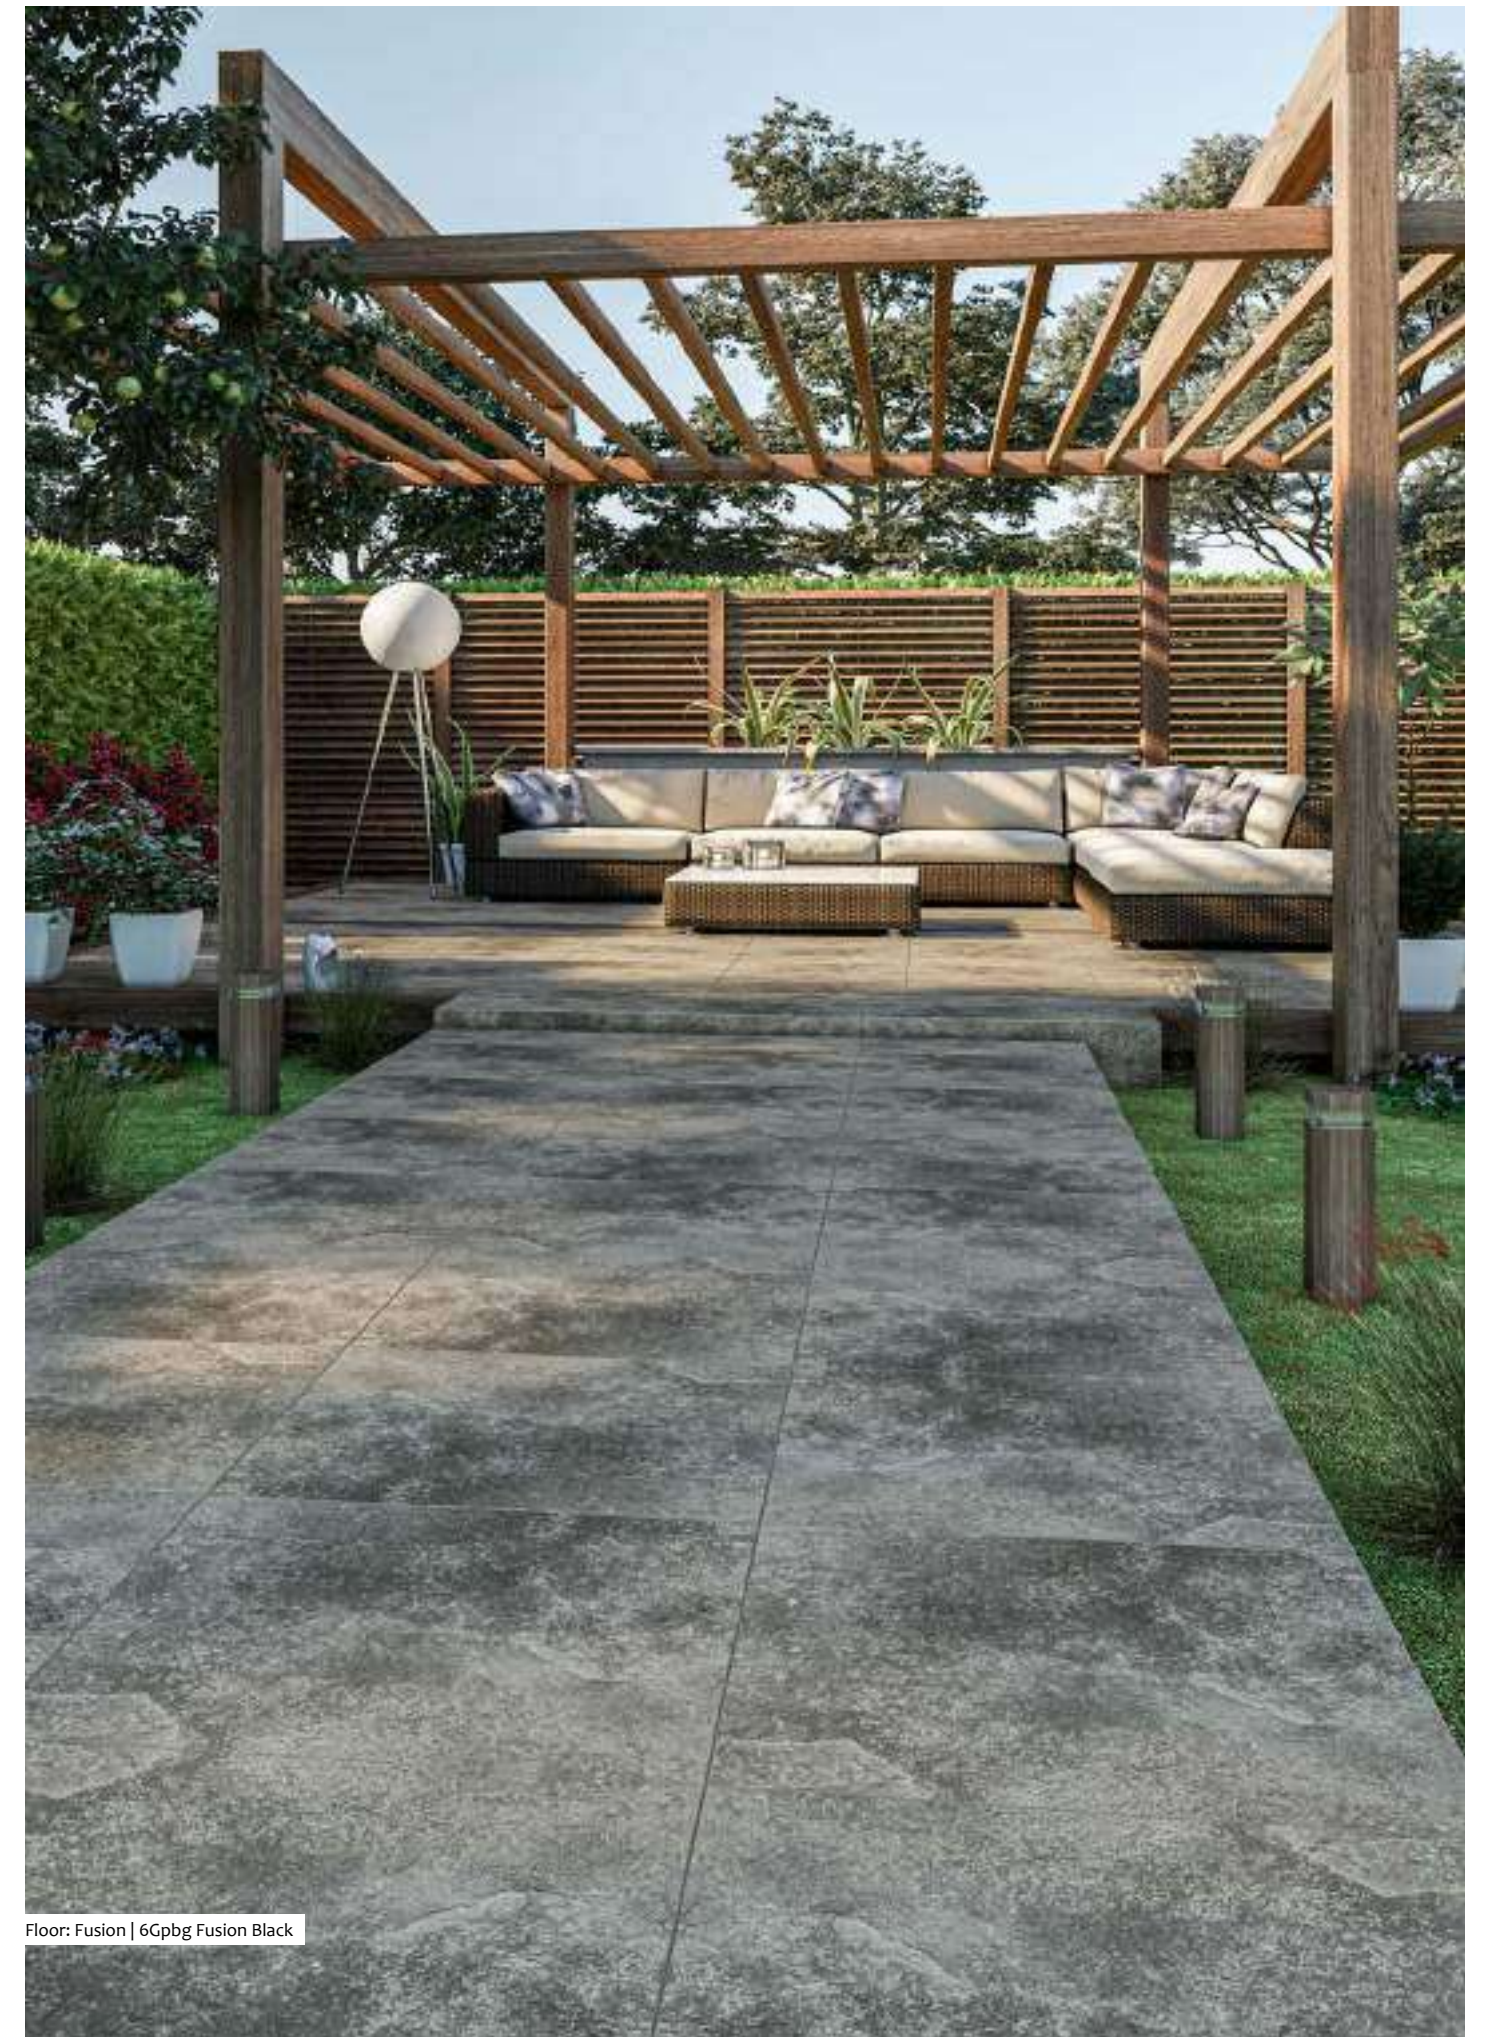

6gpbg fusion grey

6gpbg fusion black

Sizes

60x60 cm
23.62"x23.62"

Floor: Fusion | 6Gpbg Fusion Black

Cementina

60x60

Floor: Cementina | 6 Gpbg Cementina Grey